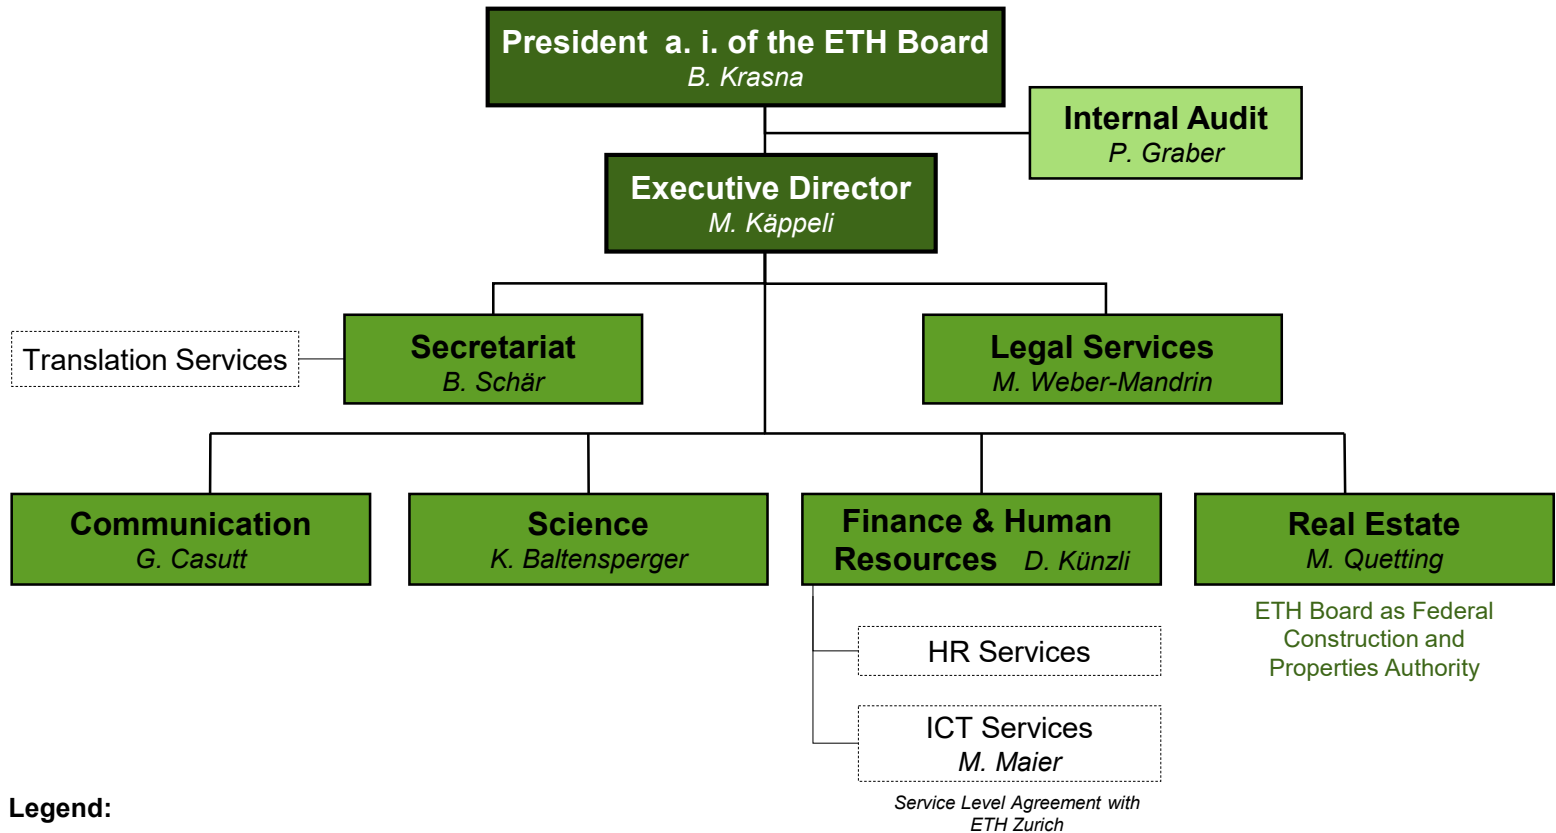

Staff of the ETH Board: Organisational chart as of 1 May 2019

Legend:

Functions, ETH Board/Domain

Internal Services